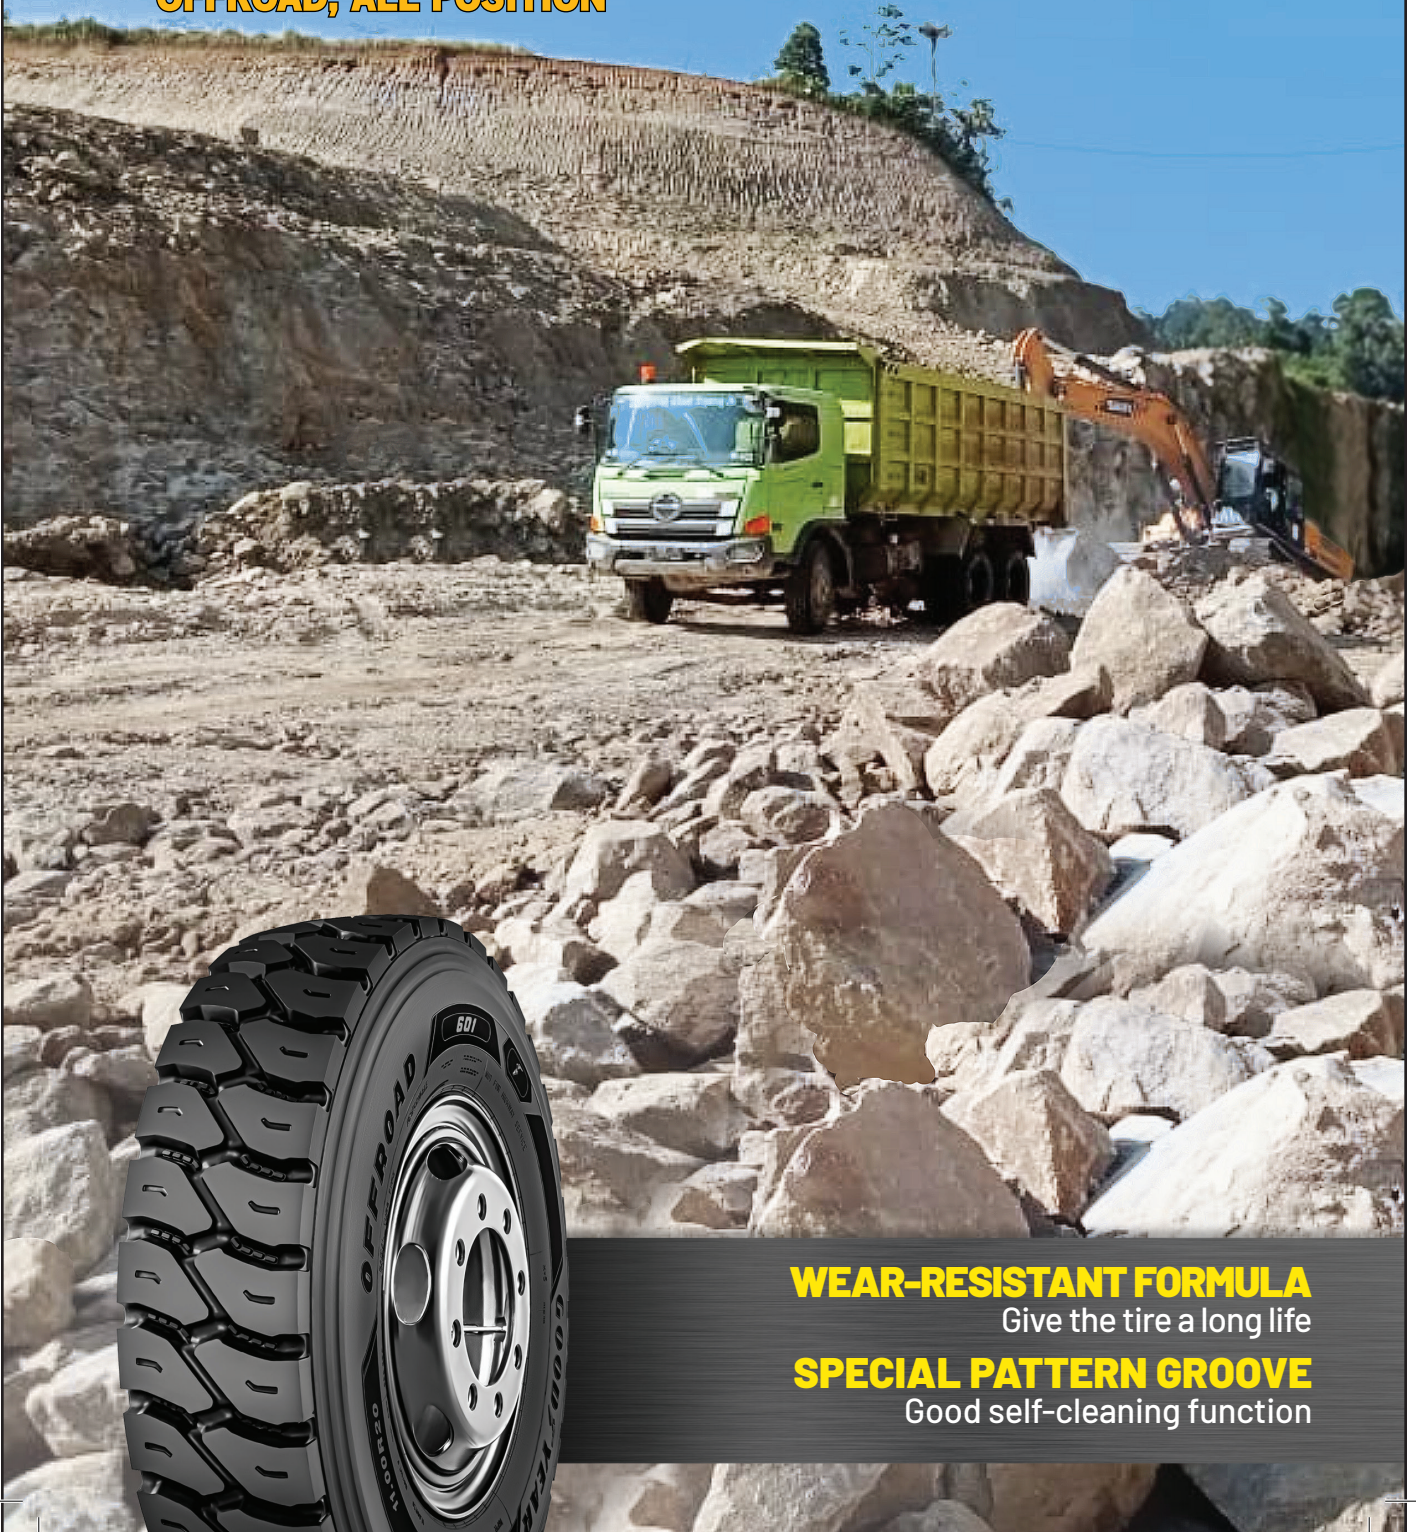

GOODYEAR
COMMERCIAL TIRES

GOODYEAR

OFFROAD 601

OFFROAD, ALL POSITION

WEAR-RESISTANT FORMULA

Give the tire a long life

SPECIAL PATTERN GROOVE

Good self-cleaning function

GOODYEAR

OFFROAD 601

OFFROAD, ALL POSITION

1. LARGE LATERAL BLOCKS AND SHOULDER OPEN DESIGN

Resistant to cutting and falling off, good heat dissipation performance

2. SPECIAL PATTERN GROOVE

Good self-cleaning function

3. WEAR-RESISTANT FORMULA AND A LARGE DEPTH PATTERN

Give the tire a long life

4. HIGH STRENGTH OF BODY PLY & BELT STRUCTURE AND SPECIAL CUT/CHIPPING & CHUNKING COMPUND DESIGN

Deliver long tread wear

SIZE	LOAD INDEX/ SPEED INDEX	PLY RATING	MAXIMUM LOAD (kg)		RIM WIDTH (inch)	MAX. INFLATION PRESSURE (Psi)		OVERALL DIAMETER (mm)	NSD (mm)
			SINGLE	DUAL		SINGLE	DUAL		
7.50R16	122/121 F	14	1,500	1,450	6.0	102	102	813	16.0
8.25R16	128/126 F	14	1,800	1,700	6.5	98	98	865	17.0
10.00R20	146/143 F	16	3,000	2,725	7.5	120	120	1,062	22.5
11.00R20	151/148 F	18	3,450	3,150	8.0	130	130	1,104	23.5
12.00R20	154/151 F	18	3,750	3,450	8.5	120	120	1,134	23.0